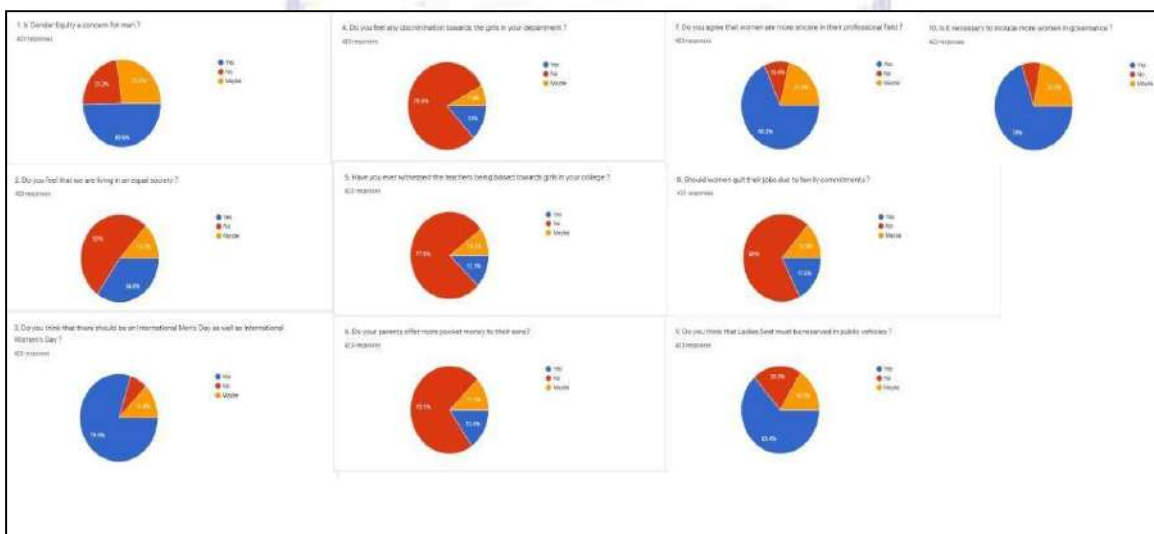

ESTD. 1998
ISO9001:2015

IQAC & Women's Cell

Survey Report on Gender Equity

Surya Sen Mahavidyalaya's Women's Cell in collaboration with Internal Complaint Committee held an online gender equality students survey on March 2, 2021. The goal of the survey is to make our students feel as though their ideas matter and that they will be treated equally to any other respondent without bias. People are typically hesitant to inquire about sexuality and gender in face-to-face surveys, and in this lockdown circumstance, when we are unable to congregate for any physical interaction, the Women's Cell of our College decided that completing the survey through web-forms would be the best option. And this initiative fulfilled both objectives. A total of 423 students from Surya Sen Mahavidyalaya took part in the survey, including students from all three disciplines – science, arts, and commerce.