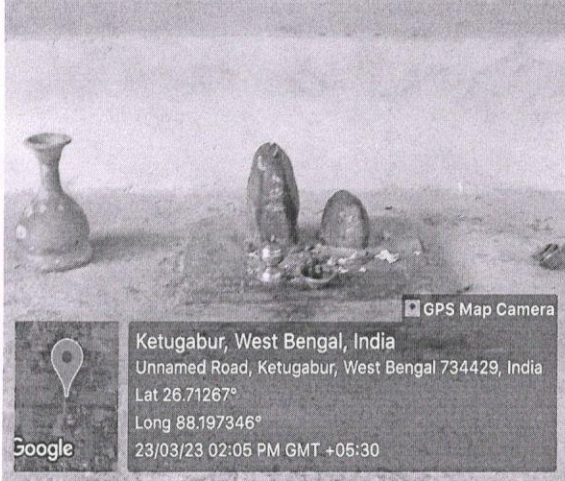

সূর্য সেন মহাবিদ্যালয়

বাংলা বিভাগ

সূর্য সেন কলোনি, ব্লক-বি

NAAC ACCREDITED

A Multi Stream Govt. aided College &

Email: bengali@suryasencollege.org.in

Recognized by UGC u/s 2(f) & 12(b) (Affiliated to University of North Bengal)

Mobile No. 8918759972

Date 24.03.2023