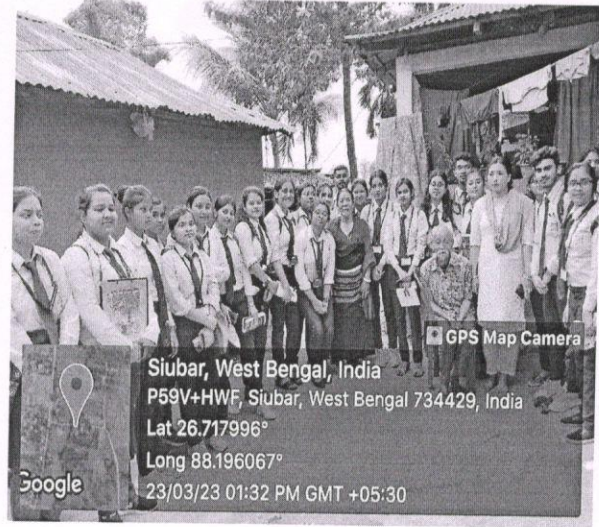

Mobile No. 8918759972

Date 24.03.2023

Pictures of Students ,teachers and with Dhimal people

Products used of Dhimals in daily life.

DR. P.K. MISHRA
Principal
Surya Sen Mahavidyalaya
Siliguri - 734004

সূর্য সেন মহাবিদ্যালয়