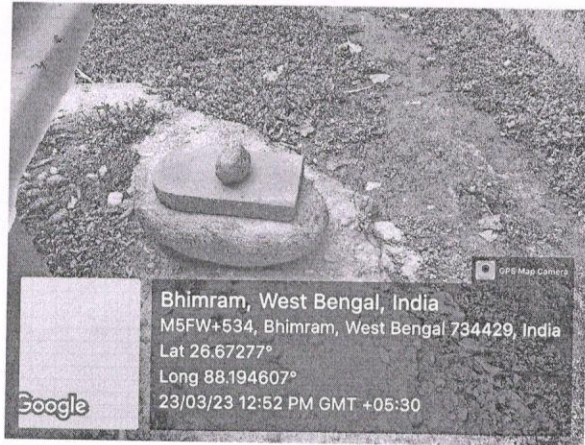

Mobile No. 8918759972

Date 24.03.2023

Pictures of Students ,teachers and with Dhimal people

Products used of Dhimals in daily life.

DR. P.K. MISHRA
Principal
Surya Sen Mahavidyalaya
Siliguri - 734004

সূর্য সেন মহাবিদ্যালয়