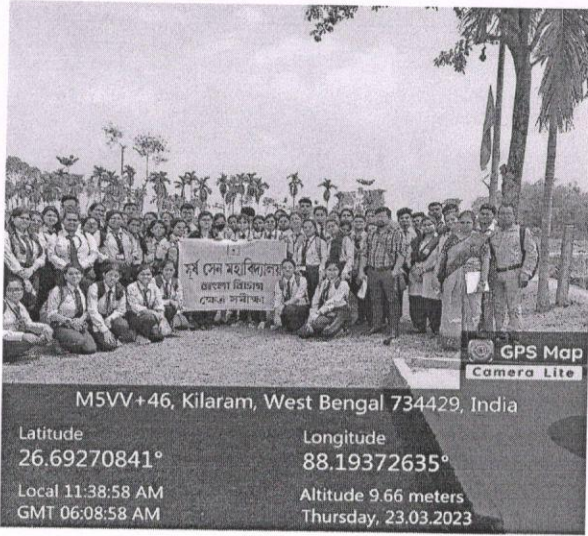

Mobile No. 8918759972

Date 24.03.2023

Pictures of Students ,teachers and with Dhimal people

Products used of Dhimals in daily life.

DR. P.K. MISHRA
Principal
Surya Sen Mahavidyalaya
Siliguri - 734004

সূর্য সেন মহাবিদ্যালয়