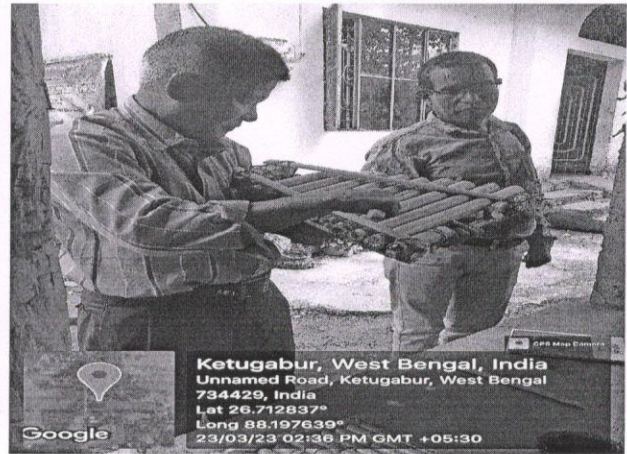

Religious faith of Dhimal Janajati

Folk Musical instrument of Dhimal Janajati

Dr. Suphal Biswas

Dr. Suphal Biswas
Head & Associate Professor
Department of Bengali
Surya Sen Mahavidyalaya
Siliguri - 4

DR. P.K. MISHRA
Principal
Surya Sen Mahavidyalaya
Siliguri - 734004